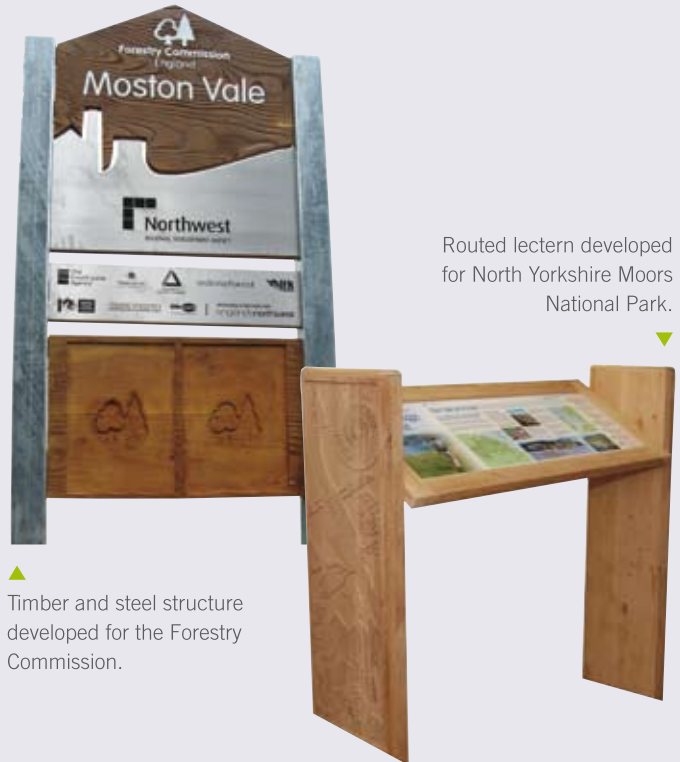

Routed lectern developed for North Yorkshire Moors National Park.

Timber and steel structure developed for the Forestry Commission.

Freephone:
0800 0740988

Border Signs & Graphics
The Sign Centre,
St Mary's Industrial Estate,
Dumfries. DG1 1NA